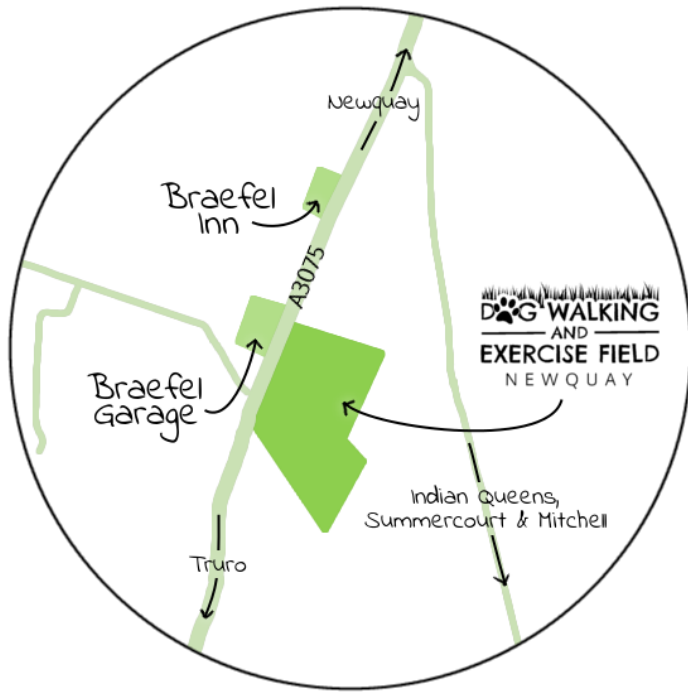

Map & Directions for Dog Walking and Exercise Field Newquay

Higher Well Farm, Hendra Croft, Newquay, TR8 5QP

FROM NEWQUAY:

Take the A3075 south to Perranporth/Redruth and continue on this road. Higher Well Farm is on the left of the main road just past the Braefel Inn, opposite Braefel Garage. The turn-off is sign posted.

FROM TRURO:

Take the A390 west to Chiverton Cross, then follow the A3075 north to Newquay/Perranporth. Higher Well Farm is on the right of the main road, opposite Braefel Garage. The turn-off is sign posted.

FROM INDIAN QUEENS, SUMMERCOURT & MITCHELL:

Take the A30 south to Redruth/Truro. At Carland Cross, take the third exit (Redruth/Zelah) to continue to follow the A30. About 1½ miles after Carland Cross, take the turn-off on the right for Perranporth/Goonhavern onto the B3285. Continue to follow this road for around ¾ miles until you reach a turn-off on the right for Monkey Tree Holiday Park/Rejerrah. Take this turn-off. Continue to follow this road until you reach the A3075 where you should turn left onto the main road. Higher Well Farm is on the left of the main road just past the Braefel Inn, opposite Braefel Garage. The turn-off is sign posted.